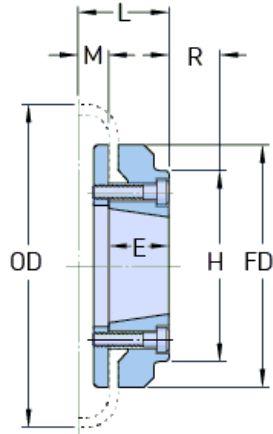

# PHE F60FTBFLG

Size	60
Bushing no.	1610
Nominal torque (Nm)	-
Nominal torque (lbft)	-
Max torque (Nm)	-
Max torque (lbft)	-
Max speed (r/min)	-
Min. bore (mm)	14
Min. bore (in)	0.55
Max. bore (mm)	42
Max. bore (in)	1.65
Weight (kg)	0.00052
Weight (lbs)	0
E (mm)	25
E (in)	0.98